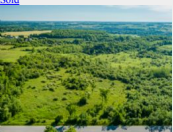

[Dixon Island & Dixon Inlet, Frederic Inlet](#)
Don't miss your opportunity to own a private island on Frederic Inlet. Minutes to the open water and the McCoy Islands, the property offers views in all directions and a. [...more](#)
[Sold](#)