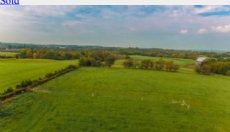

[10 Acre Lot, Caledon](#)
First time to market! A very picturesque and elevated building site in Caledon. Rolling land with distant southern views towards the Toronto skyline. Minutes to Caledon Ski. [...more](#)
[Sold](#)